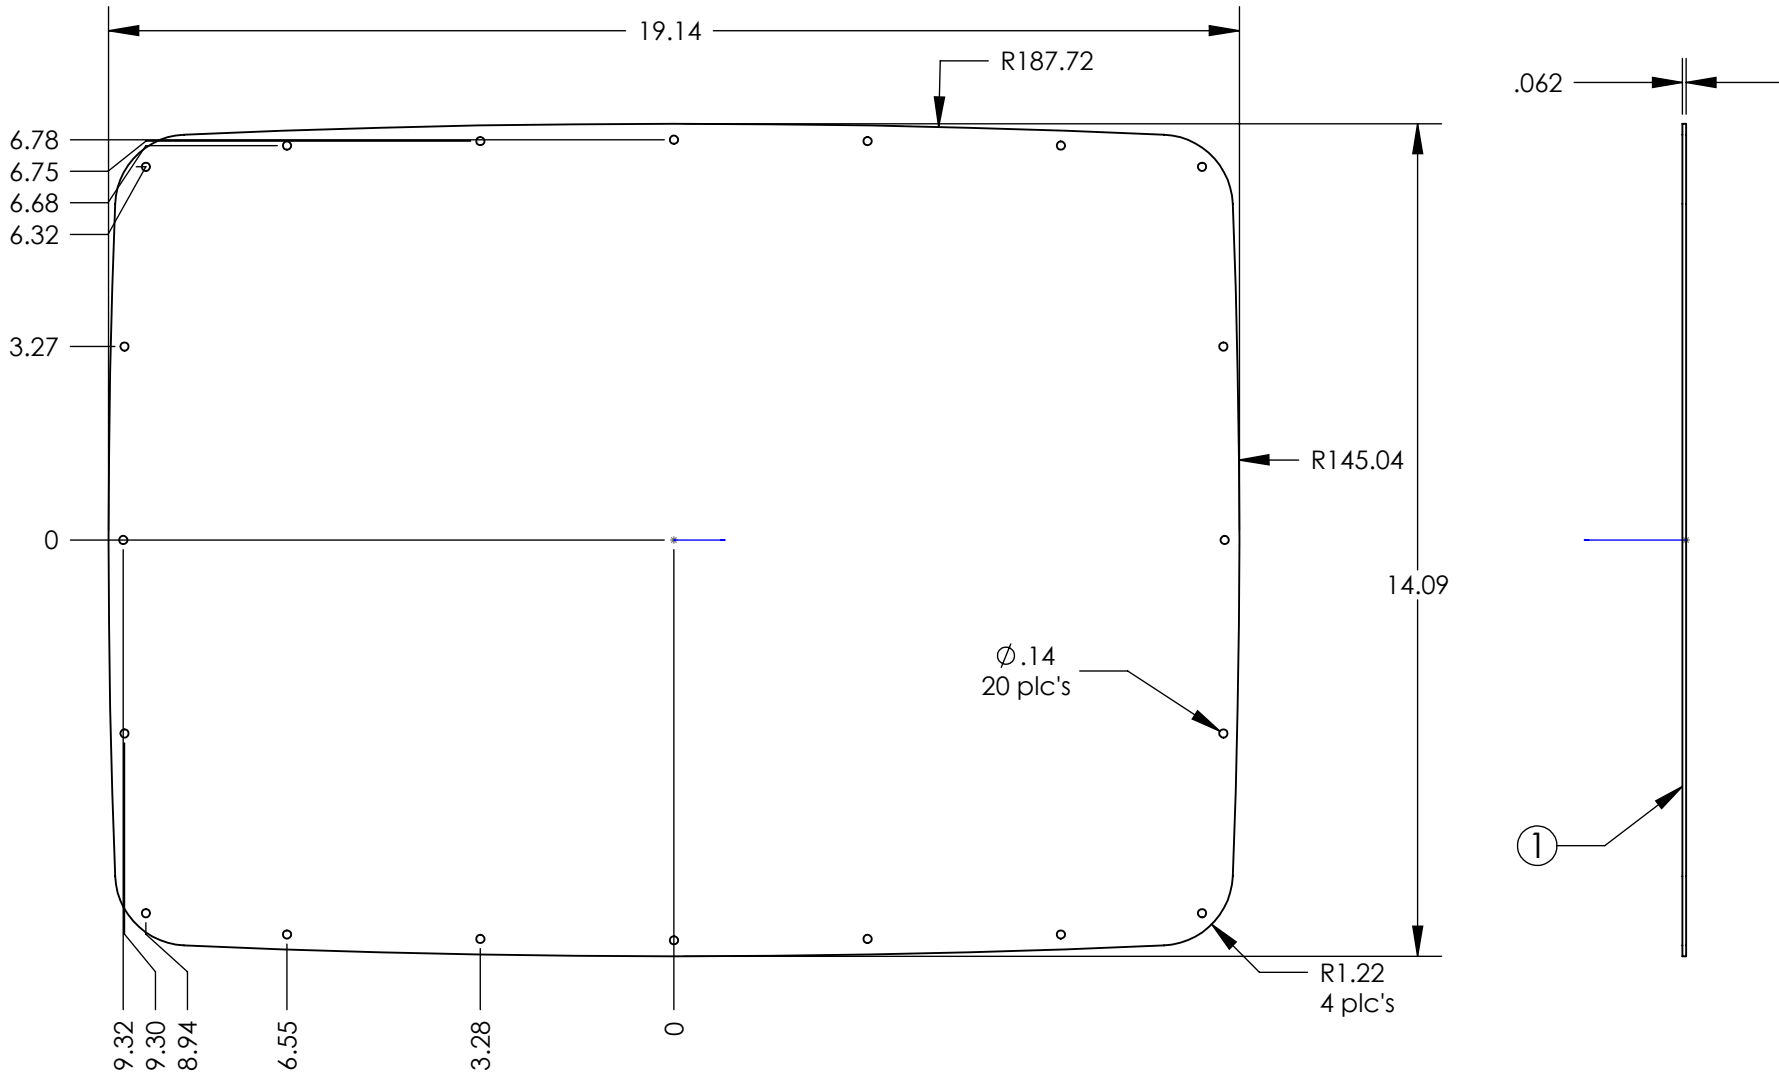

NOTES:

- 1) PVC film this side.
- 2) Panel Kit includes:
 - 1 pc of pn 7151 120top aluminum panel.
 - 20 pcs of pn 6005 screws (#4 X 3/8").

NOTES:

1) PVC film this side.

2) Panel Kit includes:

1 pc of pn 7152 120 bottom aluminum panel.

1 pc of pn 8101 Instrument panel O-ring for 120.

20 pcs of pn 8000 O-ring.

20 pcs of pn 6005 screws (#4 X 3/8").