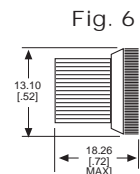

249 SERIES FOR 3/8" MOUNTING HOLE

PART NUMBER*	COLOR	VOLTAGE	mA	SERIES OHMS	FIG
249-7841-1431-574	RED	105-125 AC-DC	0.7	100K	1
249-7841-1433-574	AMBER	105-125 AC-DC	0.7	100K	1
249-7841-1437-574	CLEAR	105-125 AC-DC	0.7	100K	1
249-7866-1431-514	RED	110-125 AC-DC	1.9	22K	1
249-7866-1433-514	AMBER	110-125 AC-DC	1.9	22K	1
249-7866-1437-514	CLEAR	110-125 AC-DC	1.9	22K	1

Material & Finish: Housing - Black Anodized Aluminum. Cap - High Impact Plastic

*PART NUMBER ORDERING CODE
249 - 7841 - xx3x - 574
249 - 7866 - xx3x - 514

Series: _____ Lens Shape:
14 - Fig 1 = Cylindrical
09 - Fig 2 = Stovepipe

507 SERIES CARTRIDGES FOR HOLDERS & CLIPS • 25,000 LIFE HOURS

PART NUMBER*	COLOR	VOLTAGE	mA	SERIES OHMS	FIG
507-4537-1431-640	RED	105-125 AC-DC	0.3	100K	3
507-4537-1433-640	AMBER	105-125 AC-DC	0.3	100K	3
507-4537-1435-640	WHITE	105-125 AC-DC	0.3	100K	3
507-4537-1437-640	CLEAR	105-125 AC-DC	0.3	100K	3
507-4538-1431-630	RED	110-125 AC-DC	1.2	47K	3
507-4538-1433-630	AMBER	110-125 AC-DC	1.2	47K	3
507-4538-1435-630	WHITE	110-125 AC-DC	1.2	47K	3
507-4538-1437-630	CLEAR	110-125 AC-DC	1.2	47K	3

Material & Finish: Housing - Clear Anodized Aluminum. Cap - High Impact Plastic

*PART NUMBER ORDERING CODE
507 - 4537 - xx3x - 640
507 - 4538 - xx3x - 630

Series: _____ Lens Shape:
14 - Fig 3 = Cylindrical
09 - Fig 4 = Stovepipe

250 & 508 SERIES HOLDERS FOR 3/8" MOUNTING HOLE

*PART NUMBER ORDERING CODE
250 - xx45 - 14 - 504
508 - xx45 - 504

Series: _____ Terminal Type:
87 = Turret Terminals
74 = Solder Blade (Not Shown)
75 = Solder Cups (Not Shown)

250 Series Caps for use with 507 cylindrical cartridges. (Fig. 3)

CAP PART NO.	COLOR	FIG
250-3531-500	RED	5
250-3533-500	AMBER	5
250-3535-500	WHITE	5
250-3537-500	CLEAR	5