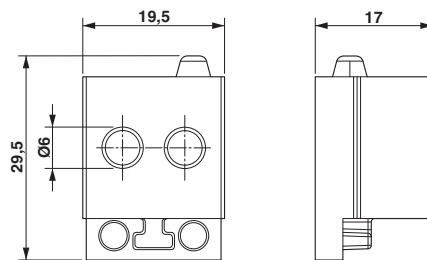

#### Dimensions

External cable diameter	2x 5 mm ... 6 mm
Length	29.5 mm
Width	19.5 mm
Height	17 mm

## Drawings

Dimensional drawing

Dimensional drawing